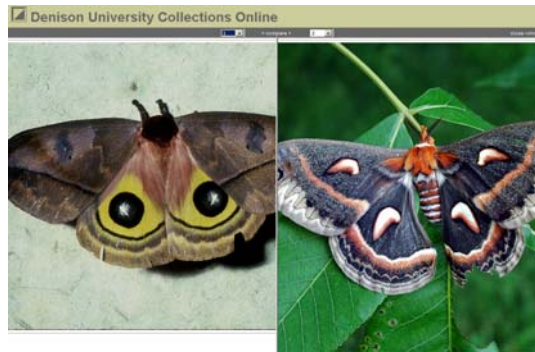

CONTENTdm two-image comparison